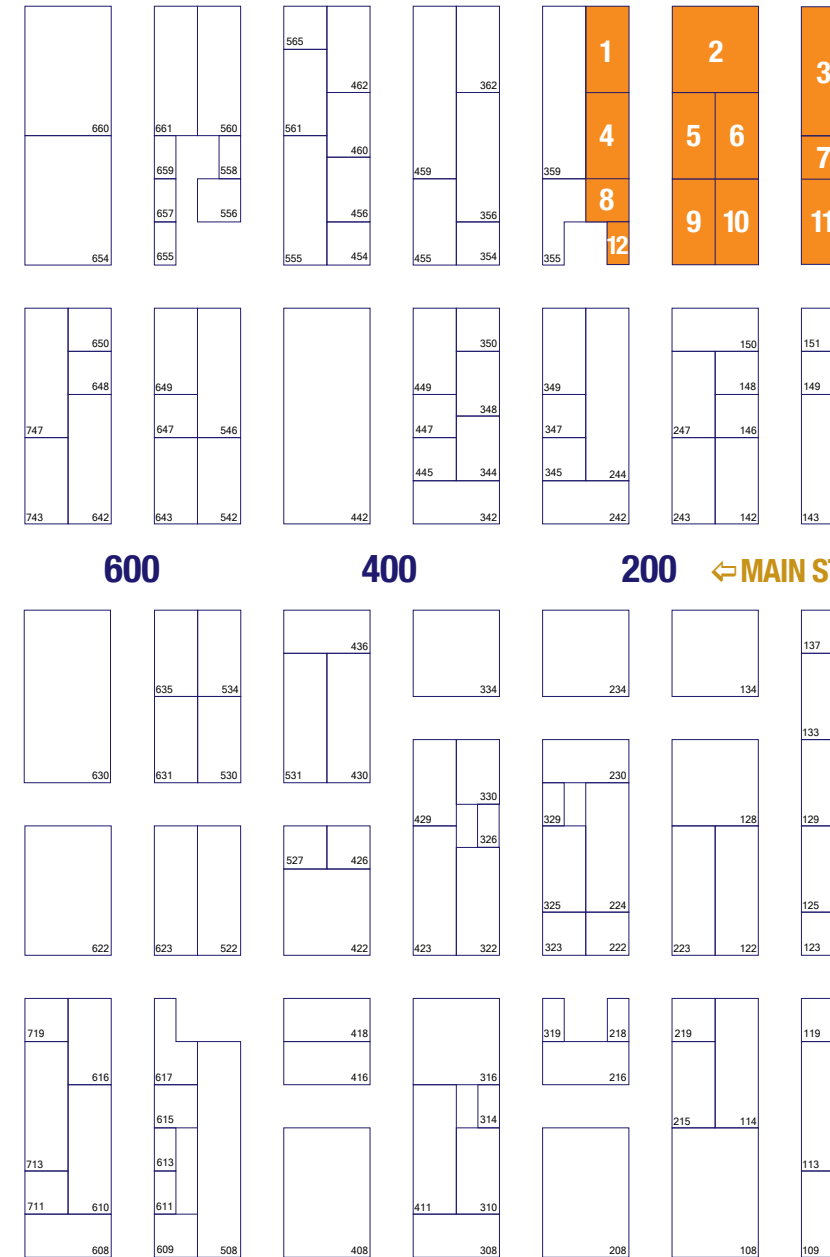

NOTE: NUMBERS CORRESPOND TO EXHIBITOR BOOTH NUMBERS

OPEN STUDIOS

FOOD COURT

⇨ MAIN ST.

1400

1200

1000

INFO BOOTH

600

400

200

⇨ MAIN ST.

INTERACTIVE BOOTHS KEY:

1. Geaux Gator
2. Learn To Quilt
3. Quilts Beyond Borders
4. Ovarian Cancer Quilt Project
5. Art of the Matter Hope Quilts
6. Creativity Shell
7. Graduation Day I Bags
8. Quilts of Valor
9. Ryan's Case for Smiles
10. Wrap Ukraine with Quilts
11. Mapula Embroideries
12. Quilt Conservation

HALL B ENTRANCE

HALL C ENTRANCE

IN THE LOBBY: EXHIBITOR REGISTRATION, VOLUNTEER/STAFF ASSISTANT CHECK-IN, PACKAGE CHECK, ATM, TICKET BOOTHS, NURSING LOUNGE, SCOOTER/WHEELCHAIR RENTAL, FESTIVAL SERVICES, COMMEMORATIVE ITEMS, SNEAK PEEK, EMT