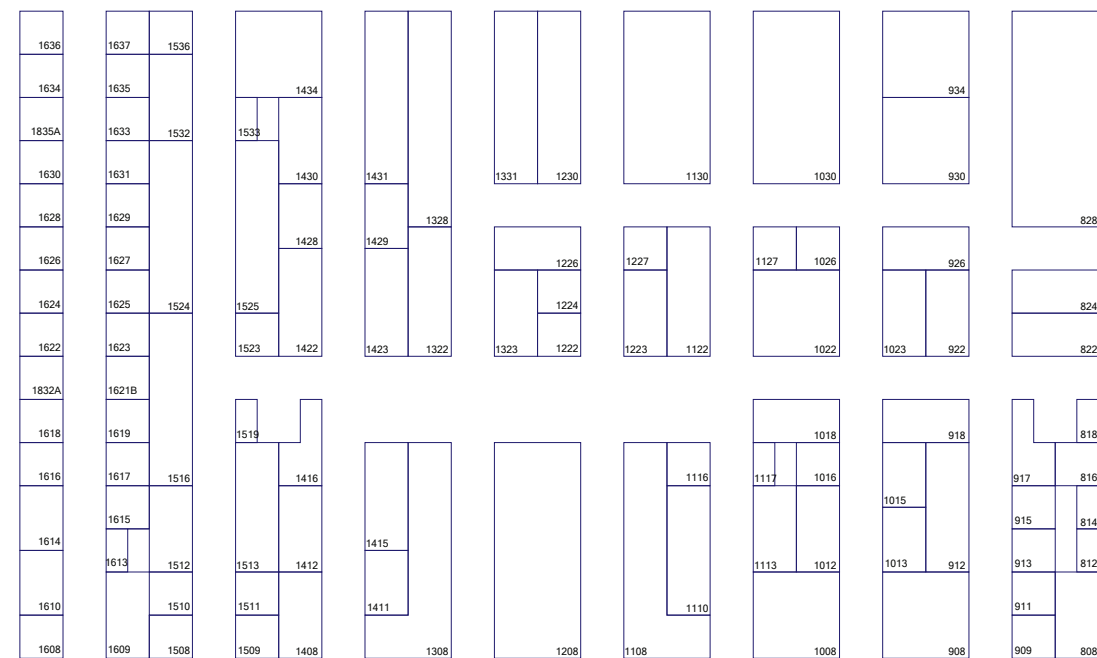

NOTE: NUMBERS CORRESPOND TO EXHIBITOR BOOTH NUMBERS

OPEN STUDIOS

FOOD COURT

⇨ MAIN ST.

1400

1200

1000

INFO BOOTH

600

400

200

⇨ MAIN ST.

INTERACTIVE BOOTHS KEY:

1. Geaux Gator
2. Learn To Quilt
3. Quilts Beyond Borders
4. Ovarian Cancer Quilt Project
5. Art of the Matter Hope Quilts
6. Creativity Shell
7. Graduation Day I Bags
8. Quilts of Valor
9. Ryan's Case for Smiles
10. Wrap Ukraine with Quilts
11. Mapula Embroideries
12. Quilt Conservation